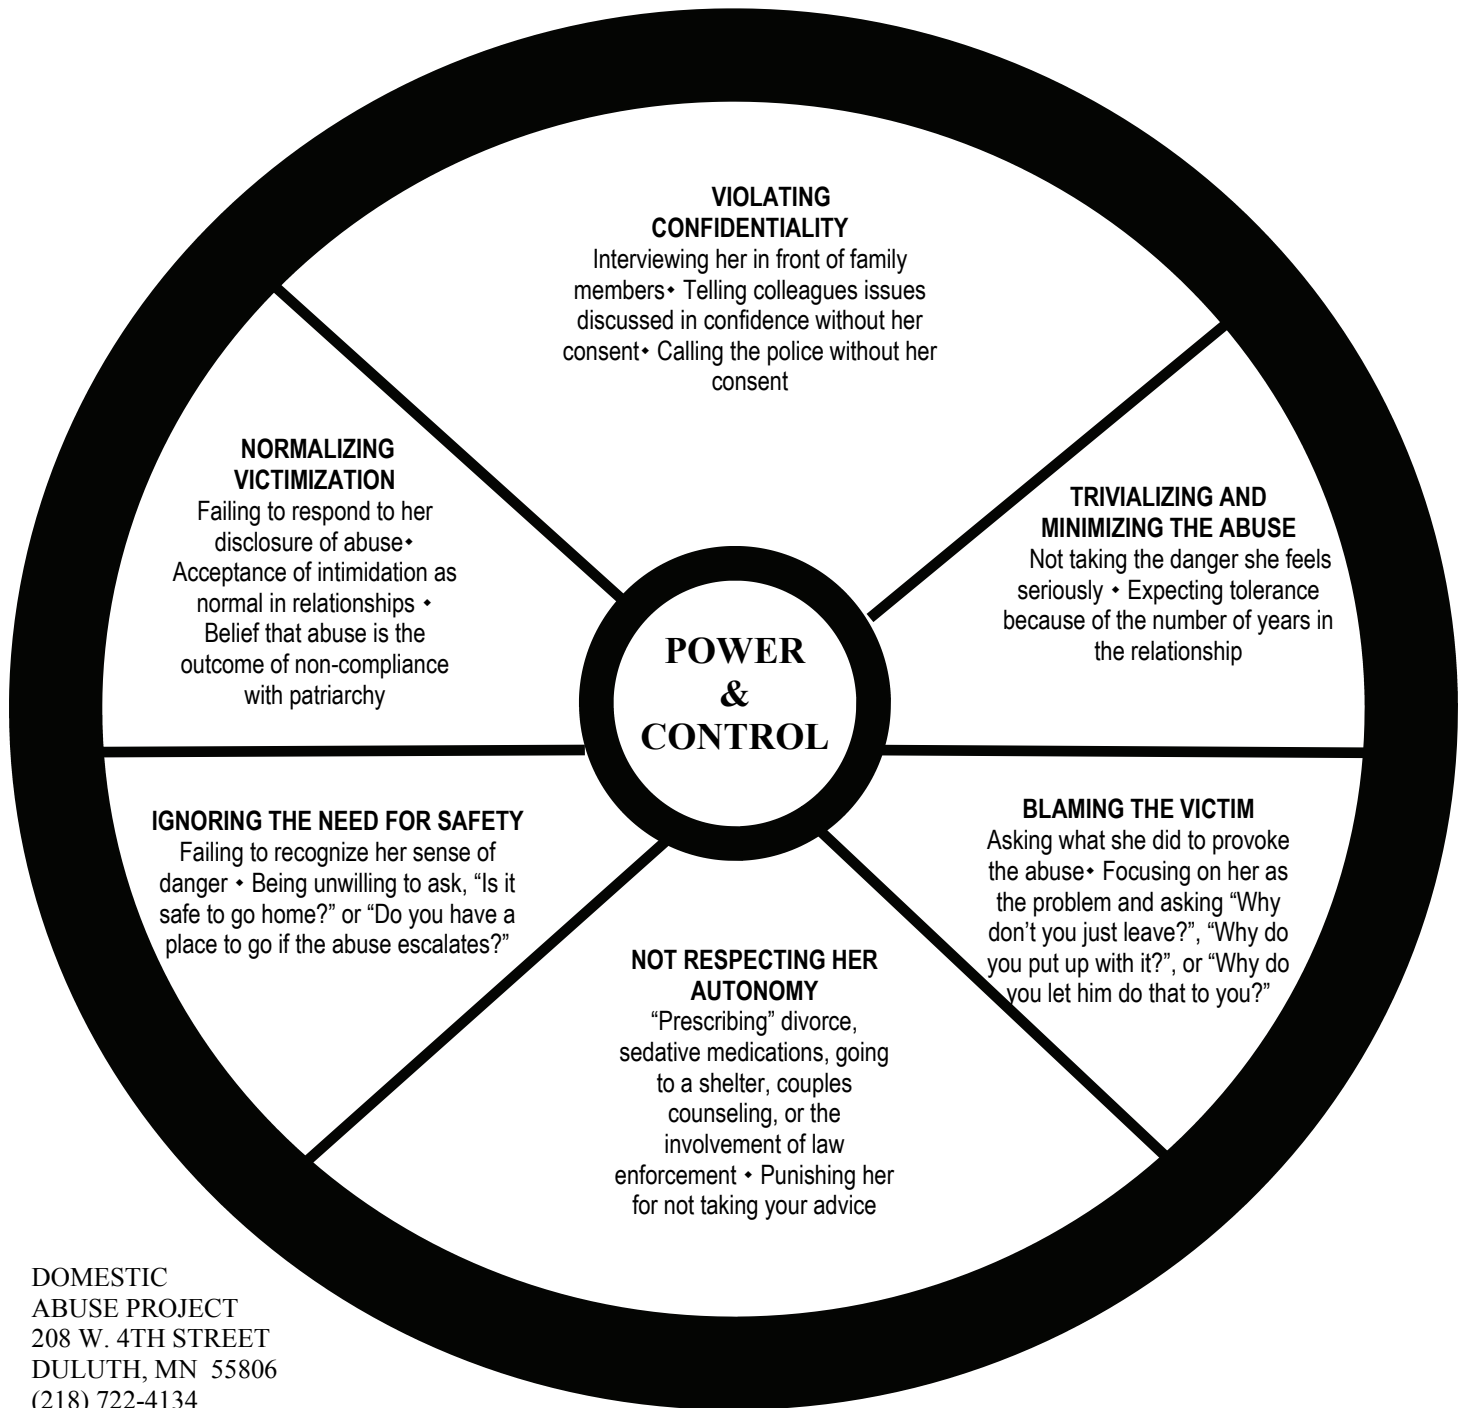

# ***MEDICAL POWER AND CONTROL WHEEL***

---

**RAPE AND ABUSE CRISIS CENTER**

(701)293-7273 / [www.raccfm.com](http://www.raccfm.com)

11/08

This material may be reproduced provided credit is given to the Rape and Abuse Crisis Center  
F: Education/Revised Handouts/PCWheel