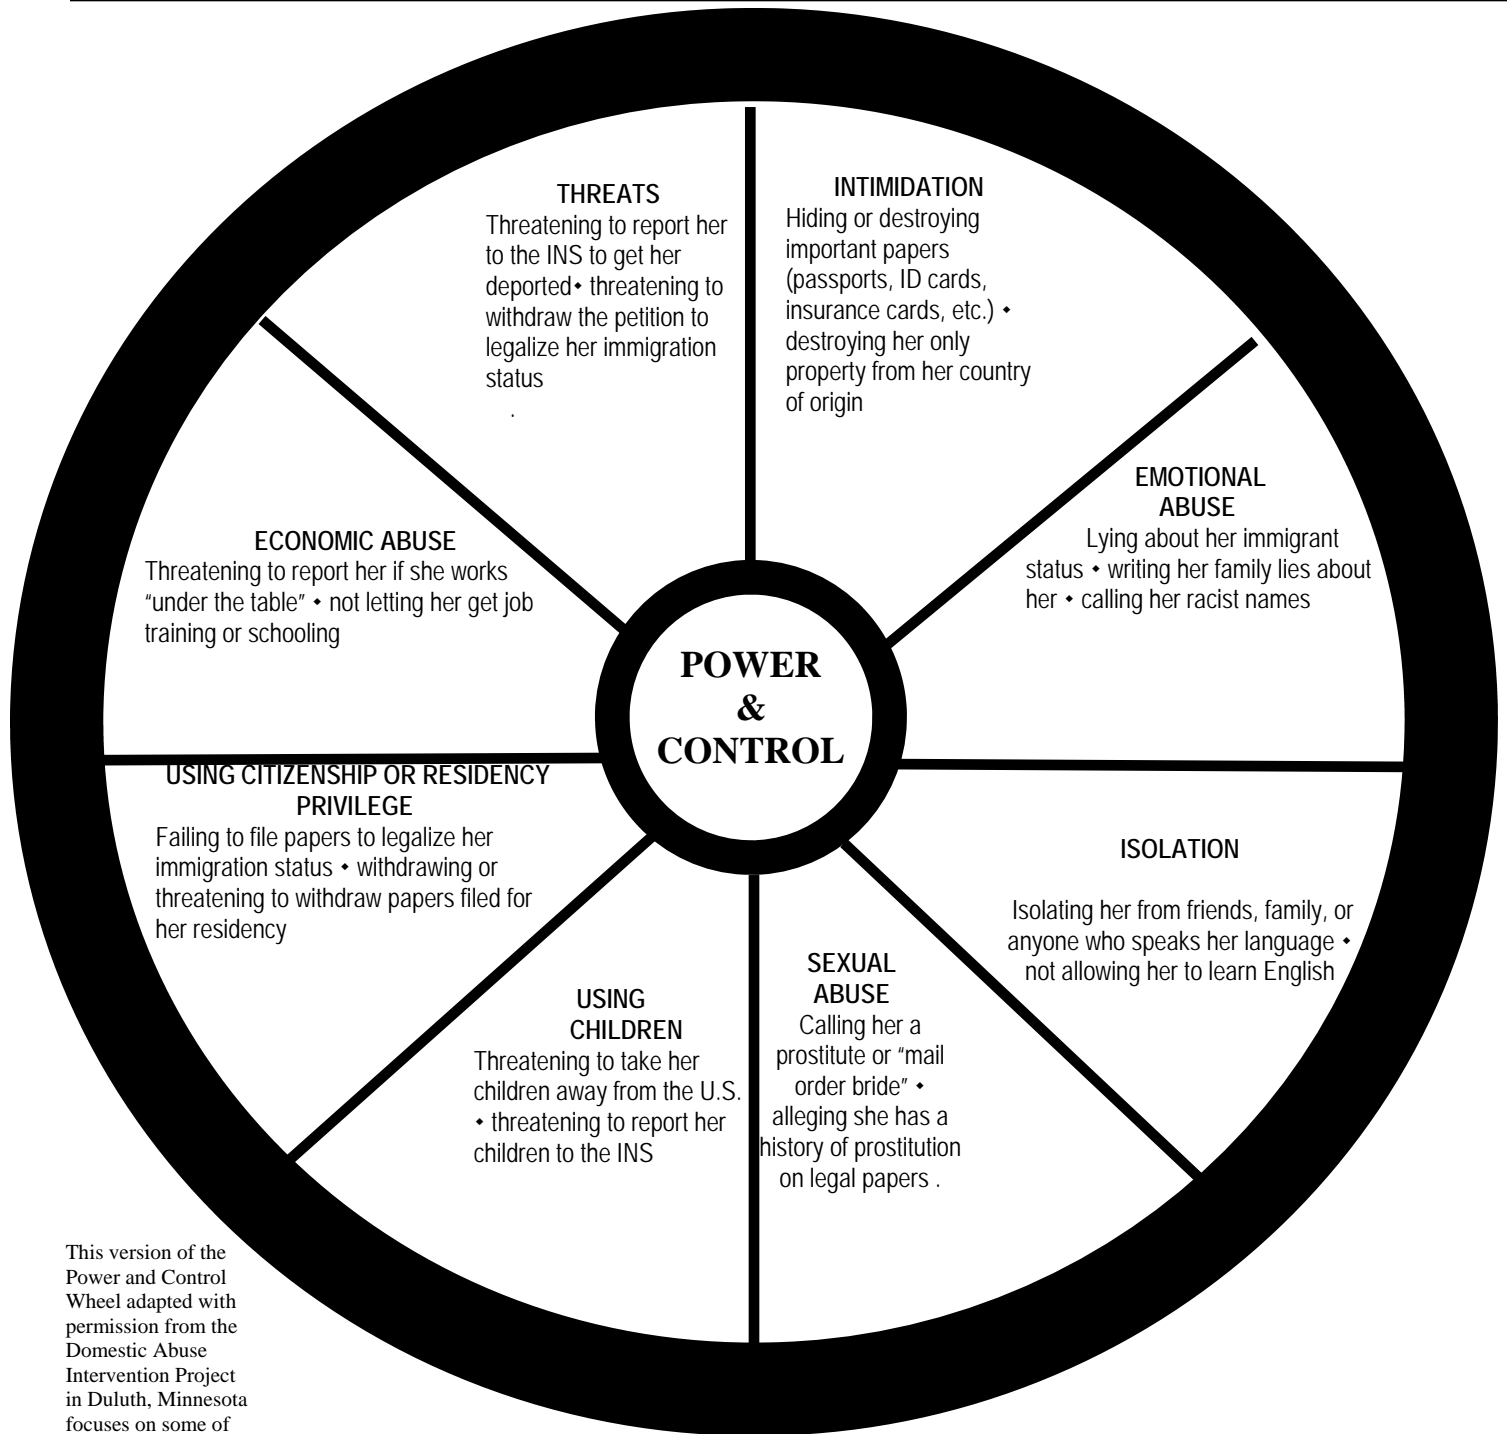

Battered Immigrant Women

This version of the Power and Control Wheel adapted with permission from the Domestic Abuse Intervention Project in Duluth, Minnesota focuses on some of the many ways battered immigrant women can be abused