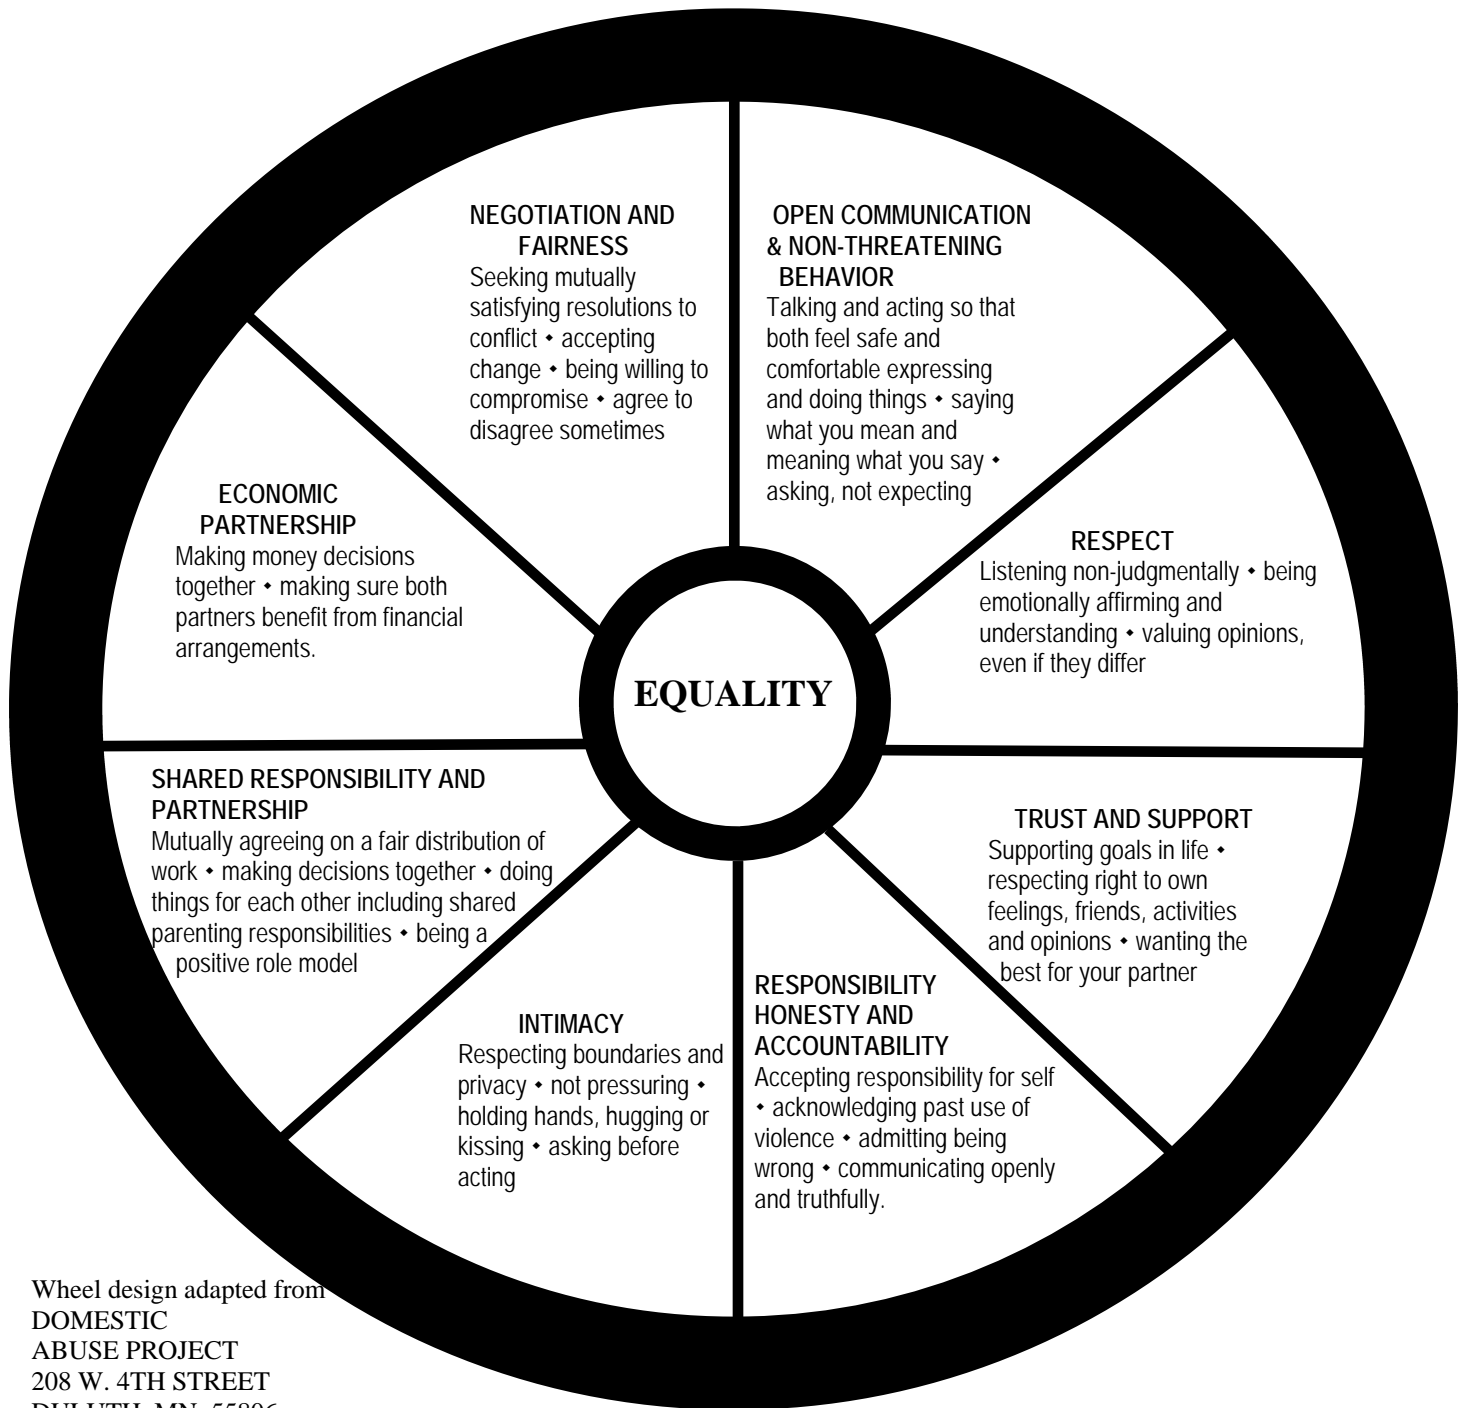

Nonviolence / Equality

Wheel design adapted from
DOMESTIC
ABUSE PROJECT
208 W. 4TH STREET
DULUTH, MN 55806
(218) 722-4134