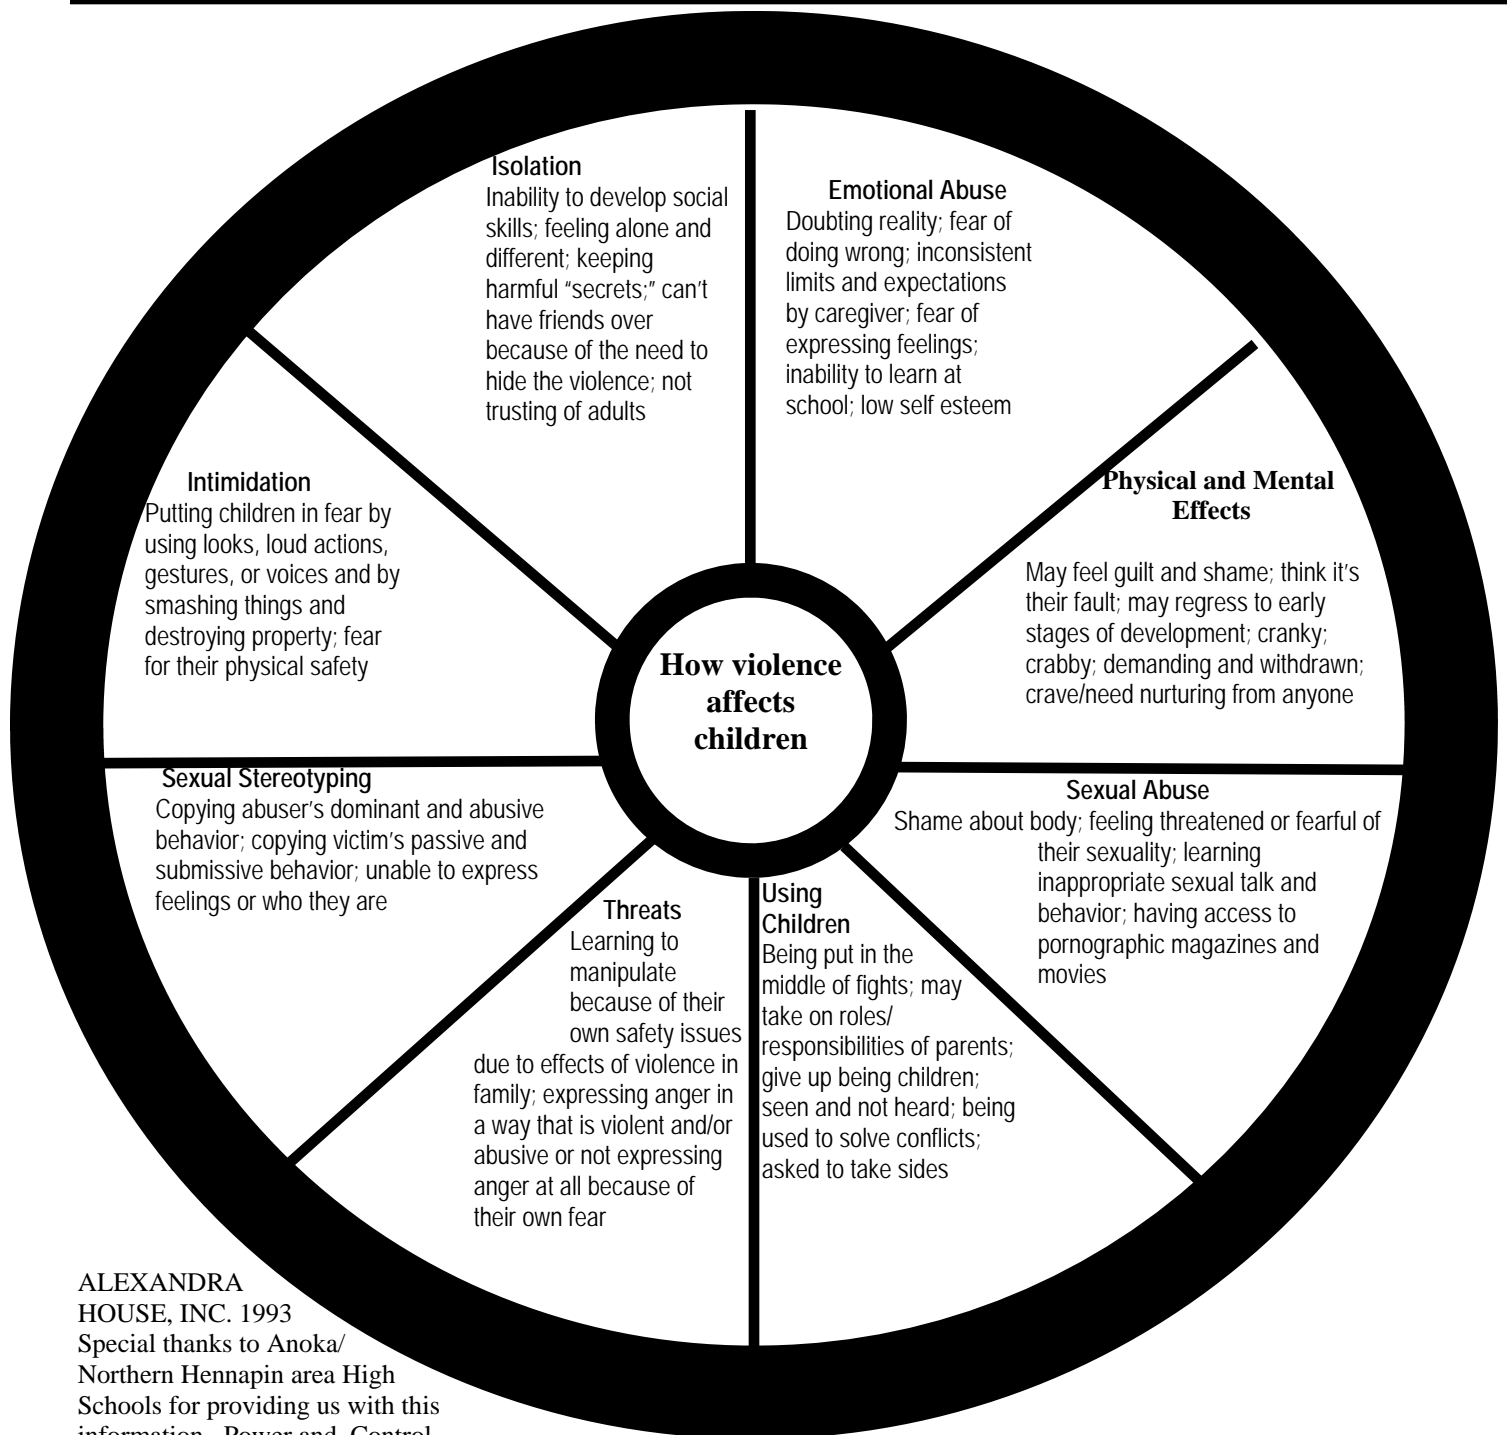

Children's Domestic Violence Wheel

ALEXANDRA
HOUSE, INC. 1993
Special thanks to Anoka/
Northern Hennepin area High
Schools for providing us with this
information. Power and Control
Wheel design adapted from Domestic
Abuse Project.